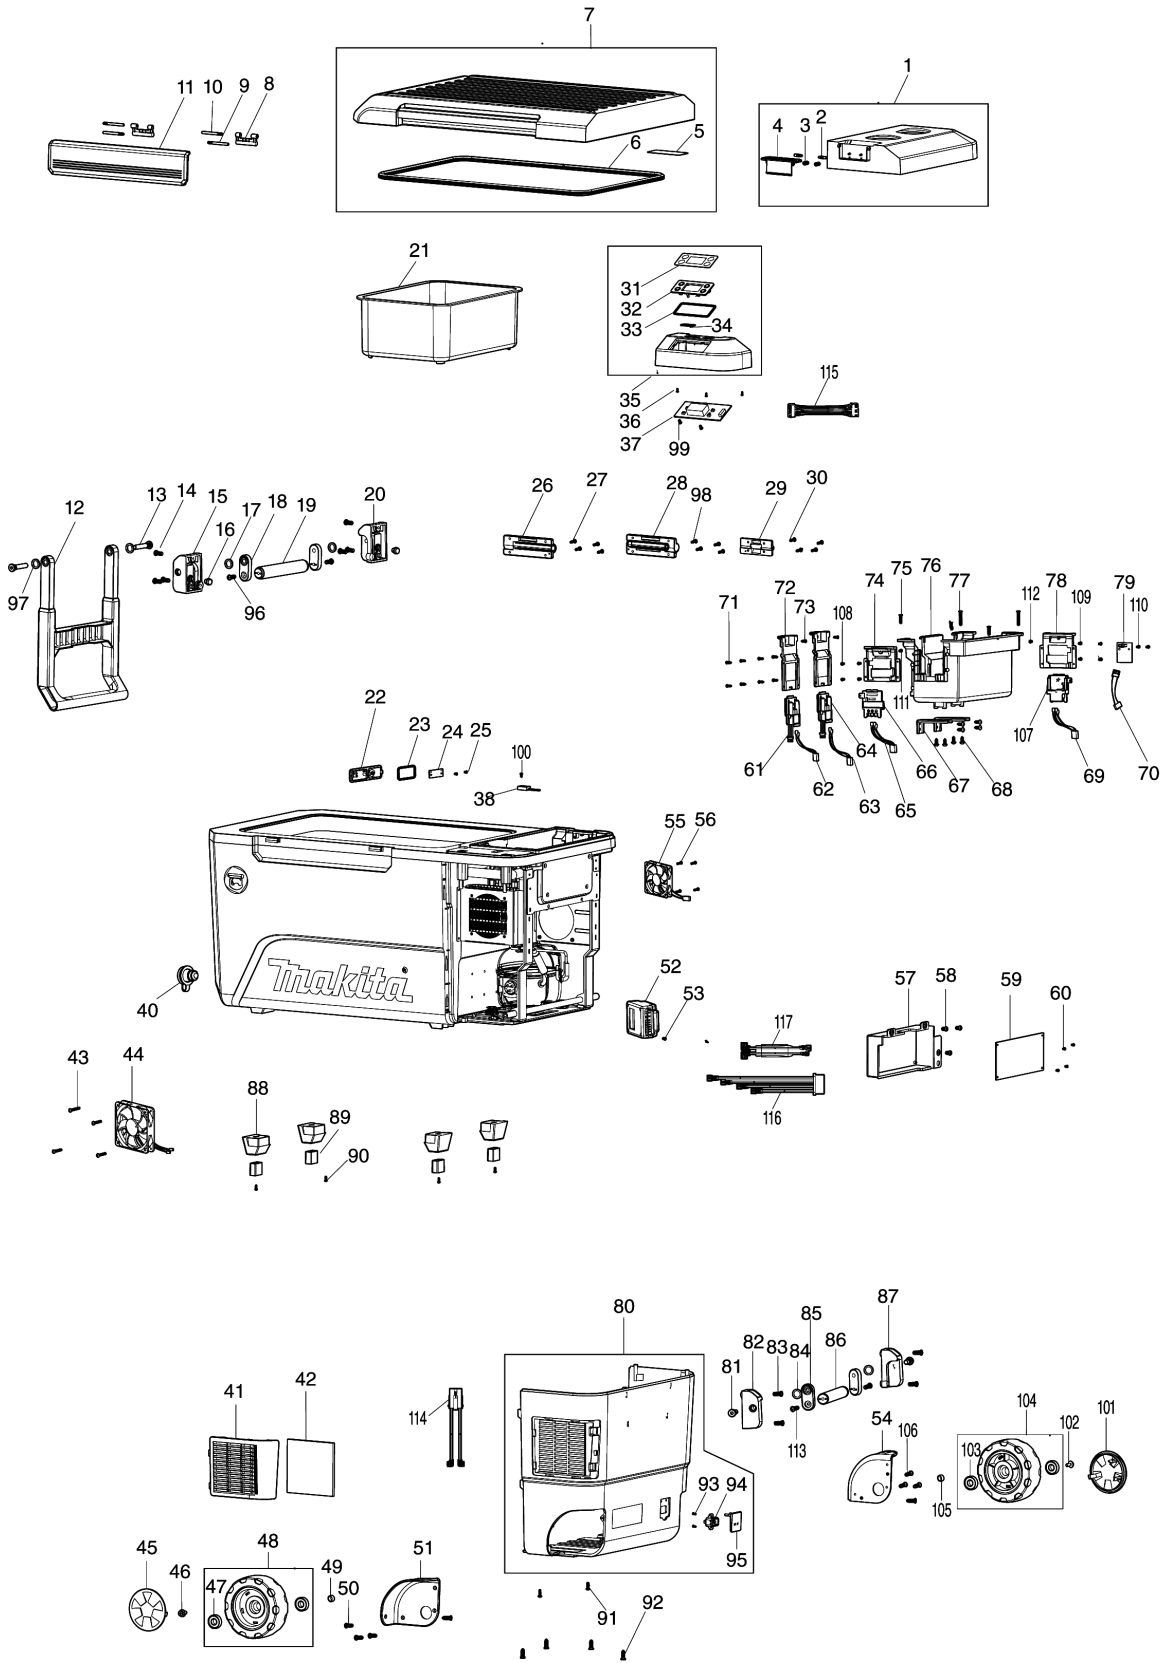

Model No.CW002G CORDLESS COOLER & WARMER BOX

Model No.CW002G CORDLESS COOLER & WARMER BOX

Position	Artikel-Nr.	Beschreibung	I/C	Stk.	New/Old	Opt. 1	Opt. 2	Hinweis
001	WL00000237	BATTERY COVER ASSY		1				
D10		INC. 2-4						
002	WL00000090	SHAFT		2				
003	WL00000010	COMPRESSION SPRING 5MM		2				
004	WL00000238	HANDLE		1				
005	WL00000315	CAUTION LABEL		1				
006	WL00000240	SEALING		1				
007	WL00000316	TOP COVER ASSY		1				
D10		INC. 5,6						
008	WL00000242	CONNECTOR		2				
009	WL00000243	SHAFT		2				
010	WL00000244	SHAFT		2				
011	WL00000245	HANDLE		1				
012	WL00000246	DRAG HANDLE		1				
013	WL00000247	DRAG HANDLE SHAFT		2				
014	WL00000248	SCREW M6X16		4				
015	WL00000249	HANDLE BASE L		1				
016	WL00000250	SILICONE		2				
017	WL00000251	SILICONE RING		2				
018	WL00000252	CONNECTOR		2				
019	WL00000253	CARRY HANDLE ASSY		1				
020	WL00000254	HANDLE BASE R		1				
021	WL00000255	SEPARAT BOX		1				
022	WL00000018	THERMOSTAT TOP COVER		1				
023	WL00000019	SEALING C		1				
024	WL00000192	LIGHT BOARD ASSY		1				
025	WL00000017	TAPPING SCREW 3X8		2				
026	WL00000256	HINGE L		1				
027	WL00000257	SCREW 5X25		4				
028	WL00000258	HINGE R		1				
029	WL00000259	HINGE		1				
030	WL00000023	TAPPING SCREW 4X16		4				
031	WL00000072	CONTROL FILM B		1				
032	WL00000093	SWITCH PANEL		1				
033	WL00000013	SEALING B		1				
034	WL00000094	XGT LABEL		1				
035	WL00000330	CONTROL PANEL ASSY		1				
D10		INC. 31-34						
036	WL00000015	TAPPING SCREW 3X10		3				
037	WL00000261	DISPLAY PCB		1				
038	WL00000262	MEGNATIC SWITCH		1				
040	WL00000300	DRAIN COOK		1				